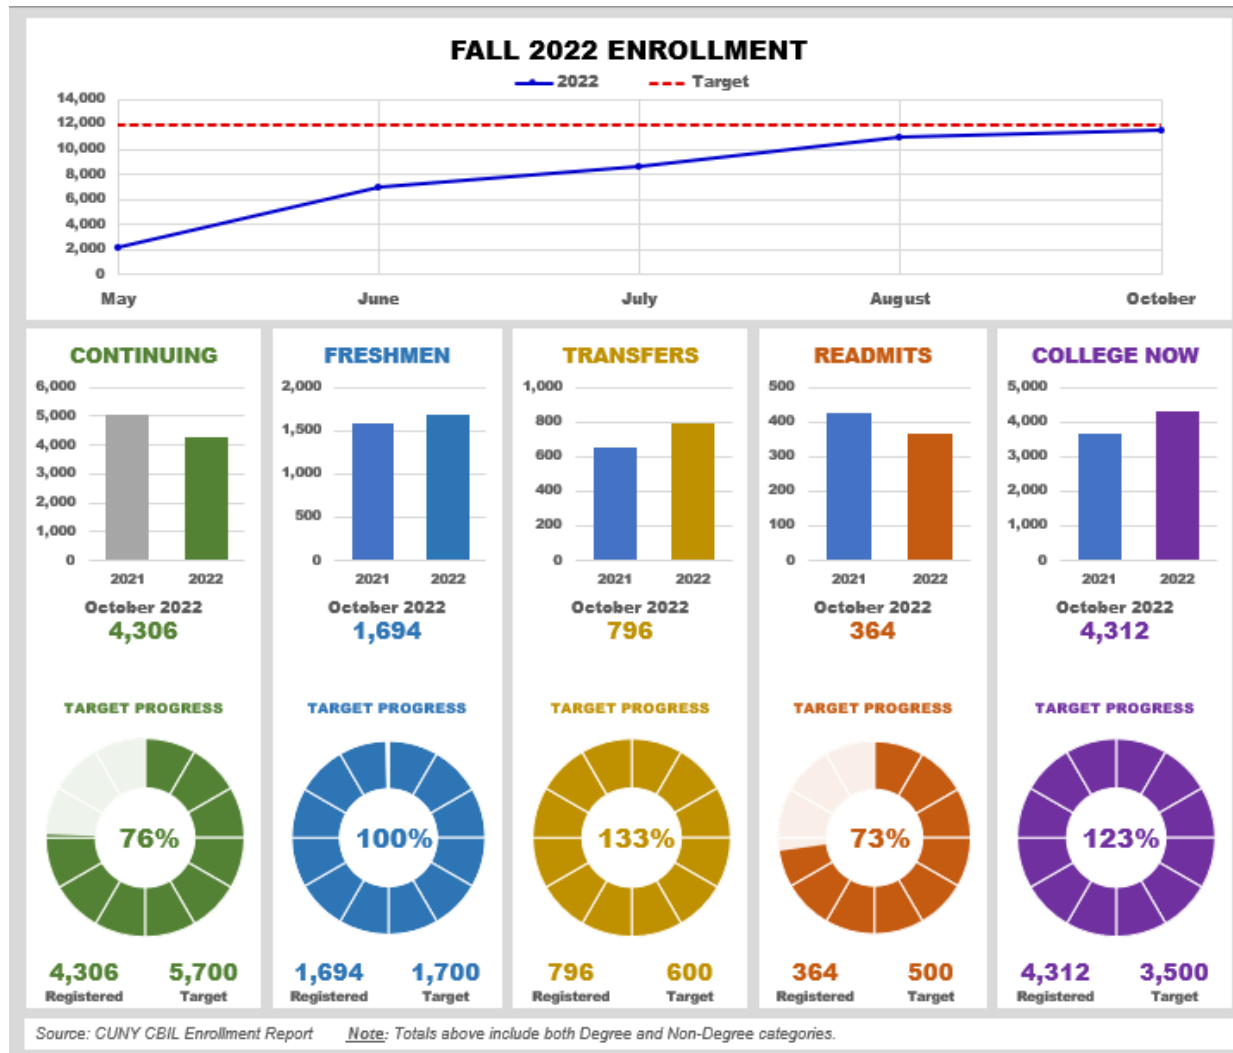

Enrollment Management Update – November 2022

11/2/2022

Dear Campus Community,

Please find attached the Enrollment Management Update for November 2022. In addition to reporting enrollment stats, we are also providing a summary of college-wide efforts to improve enrollment. Feel free to reach out if you have any questions or need more information.

Enrollment:

Below are the enrollment numbers as of October 30, 2022. The official Fall 2022 college enrollment is **11,705**. *Please note that this figure does NOT reflect Winter enrollment.*

College Now enrollment does not generate FTE's for the college and tends to enroll most of their students after the semester has started.

- **Registration Activities**

- Registration for Winter, Spring and Summer 2023 began on Monday, October 31st.
 - Continuing Student can register on CUNYFirst or make an appointment to meet with an advisor on Starfish.
 - New students (freshman and transfers) will receive an email to make an appointment with an advisor.